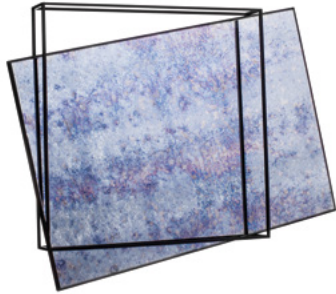

**miro on the wall** by *Meike Harde*

*Meike Harde expands the Miro family. Miro is now available in a more compact version as Miro on the Wall. A square structure in black steel encloses a rectangle antique mirror, creating new perspectives of reflection. The mirror frame can hold accessories.*

# miro on the wall *by Meike Harde* | MIRROR

## COLOUR

MIRROR  
antique

FRAME  
black

## MATERIAL

MIRROR  
glass, antique, mounted on black MDF

FRAME  
steel, square tube, 12 mm, powder coated