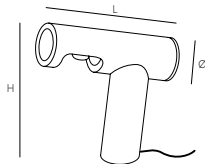

**simple light** by *Harry Thaler* | TABLE LIGHT

**ART. NR**

3100B

**COLOUR**

limestone

**MATERIAL**

**BODY**  
limestone and brass

**CABLE**  
textile, 3000 mm with hand switch  
+ Euro-plug

**BULB FITTING**

E14 230-240 Volt 50/60 Hz 5 Watt  
LED (bulb included)

**DIMENSIONS mm**

256 L x 250 H x 90 Ø

Detailed description: The image shows a product label for a 'pulpo Simple Light 3100B'. It features a blue lamp icon in a box. Below this is a vertical energy efficiency scale with categories A++, A+, A, B, C, D, and E. The categories A+, A, B, C, D, and E are crossed out with red diagonal lines. A small lightbulb icon is positioned to the right of the scale. At the bottom, there is a text box stating 'The luminaire is sold with a bulb of the energy class:' followed by a green arrow pointing to 'A+'. The label also includes the number '874/2012' and the European Union flag.