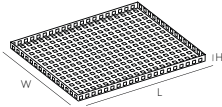

**tray** by *Peter Raacke*

*A simple and minimalist design tray made of stamped steel.*

**ART. NR**

1027S  
1027W  
1027CHR

**COLOUR**

black  
white  
chrome

**MATERIAL**

steel, 1.5 mm, stamped, powder coated or chrome plated

**DIMENSIONS mm**

350 L x 300 W x 15 H

**[www.pulpoproducts.com](http://www.pulpoproducts.com)**  
**[info@pulpoproducts.com](mailto:info@pulpoproducts.com)**

+49 7621 168 01 03

Herrenstrasse 4  
79539 Lörrach  
Germany