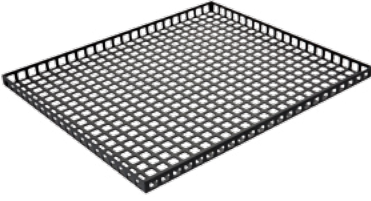

**tray** by *Peter Raacke*

*A simple and minimalist design tray made of stamped steel.*

**ART. NR**

1027S  
1027W  
1027CHR

**COLOUR**

black  
white  
chrome

**MATERIAL**

steel, 1.5 mm, stamped, powder coated or chrome plated

**DIMENSIONS mm**

350 L x 300 W x 15 H

**[www.pulpoproducts.com](http://www.pulpoproducts.com)**  
**[info@pulpoproducts.com](mailto:info@pulpoproducts.com)**

+49 7621 168 01 03

Herrenstrasse 4  
79539 Lörrach  
Germany